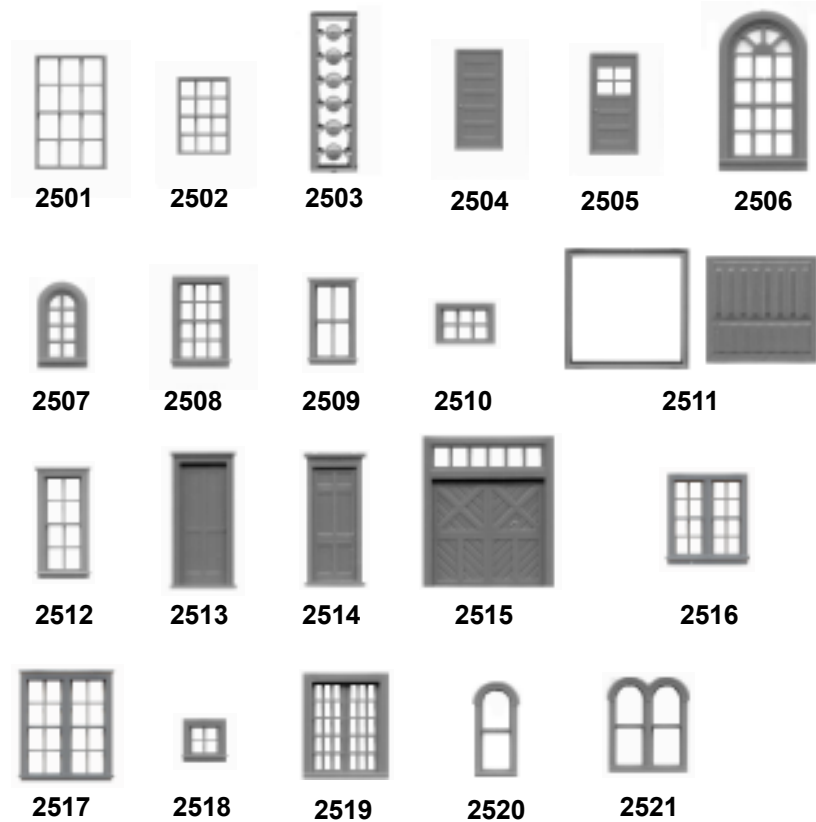

N SCALE WINDOWS & DOORS

TICHY TRAIN GROUP N

ITEM #	PRICE	QTY	DESCRIPTION
2501	3.00	12	6/6 DBL HUNG MASONRY WINDOW
2502	3.00	12	6/6 DBL HUNG MASONRY WINDOW
2503	3.00	16	LAMP REFLECTORS
2504	3.00	8	5 PANEL DOOR
2505	3.00	8	4 LITE 3 PANEL DOOR
2506	3.00	12	ROUND TOP WINDOW
2507	3.00	12	SMALL ROUND TOP WINDOW
2508	3.00	12	6/6 DOUBLE HUNG WINDOW
2509	3.00	12	2/2 DOUBLE HUNG WINDOW
2510	3.00	12	6 LITE WINDOW
2511	3.00	3	LOADING DOCK DOOR
2512	3.00	12	4/4 DOUBLE HUNG WINDOW
2513	3.00	8	4 PANEL DOOR
2514	3.00	8	6 PANEL DOOR
2515	3.00	4	BAGGAGE DOOR
2516	3.00	6	4/4 DBL HUNG DBL UNIT WINDOW
2517	3.00	6	4/4 DBL HUNG DBL UNIT WINDOW
2518	3.00	12	WORK CAR WINDOW
2519	3.00	12	DOUBLE CASEMENT WINDOW
2520	3.00	12	1/1 ROUND TOP WINDOW
2521	3.00	6	DOUBLE ROUND TOP WINDOW
2522	18.00	80	WINDOW & DOOR ASSORTMENT